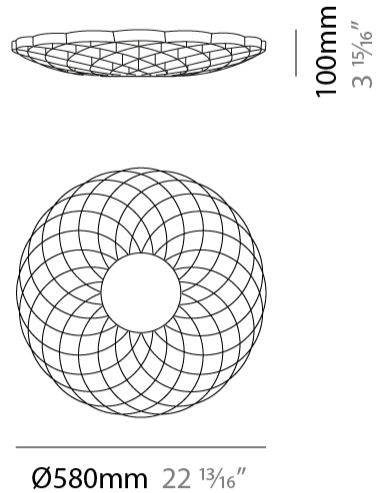

PROJECT
TYPE
SPECIFIER
QUANTITY
DATE

DAHLIA SURFACE

D62038-

base number   Finish
Options

1. To build a product code in our configurator select the specify button on the base model # product page
2. To build a manual product code on this datasheet choose from the options listed below in blue font and add the suffix to the base model #

GENERAL

Series: Dahlia
Brand: Linea Zero
Division: Design
Mounting Type: Surface
Mounting Location: Wall / Ceiling
Subcategory: Ambient

PHYSICAL

Shape: Abstract
Diameter (mm): 580
Diameter (in): 22 ¹³/₁₆
Height (mm): 100
Height (in): 3 ¹⁵/₁₆
Light Distribution: Downlight
Diffuser: Polilux™ Shade - See Finish Options
[Fixture Finish: WHI / SIL / NGD / COP / PKM](#)
Fixture Material: Polilux™/ Metal holder

ELECTRICAL

Number of Lamps: 3
Lamp Type: LED Retrofit
Lamp Shape: GX53
Bulb Included: Bulb Not Included
Max. Wattage Per Lamp (W): 6.5
Lamp Base: GX53
Input Voltage (V): 120

LED

OPTICAL

RATINGS AND CERTIFICATIONS

Certified By: Certified for North American Standards
IP rating: IP20